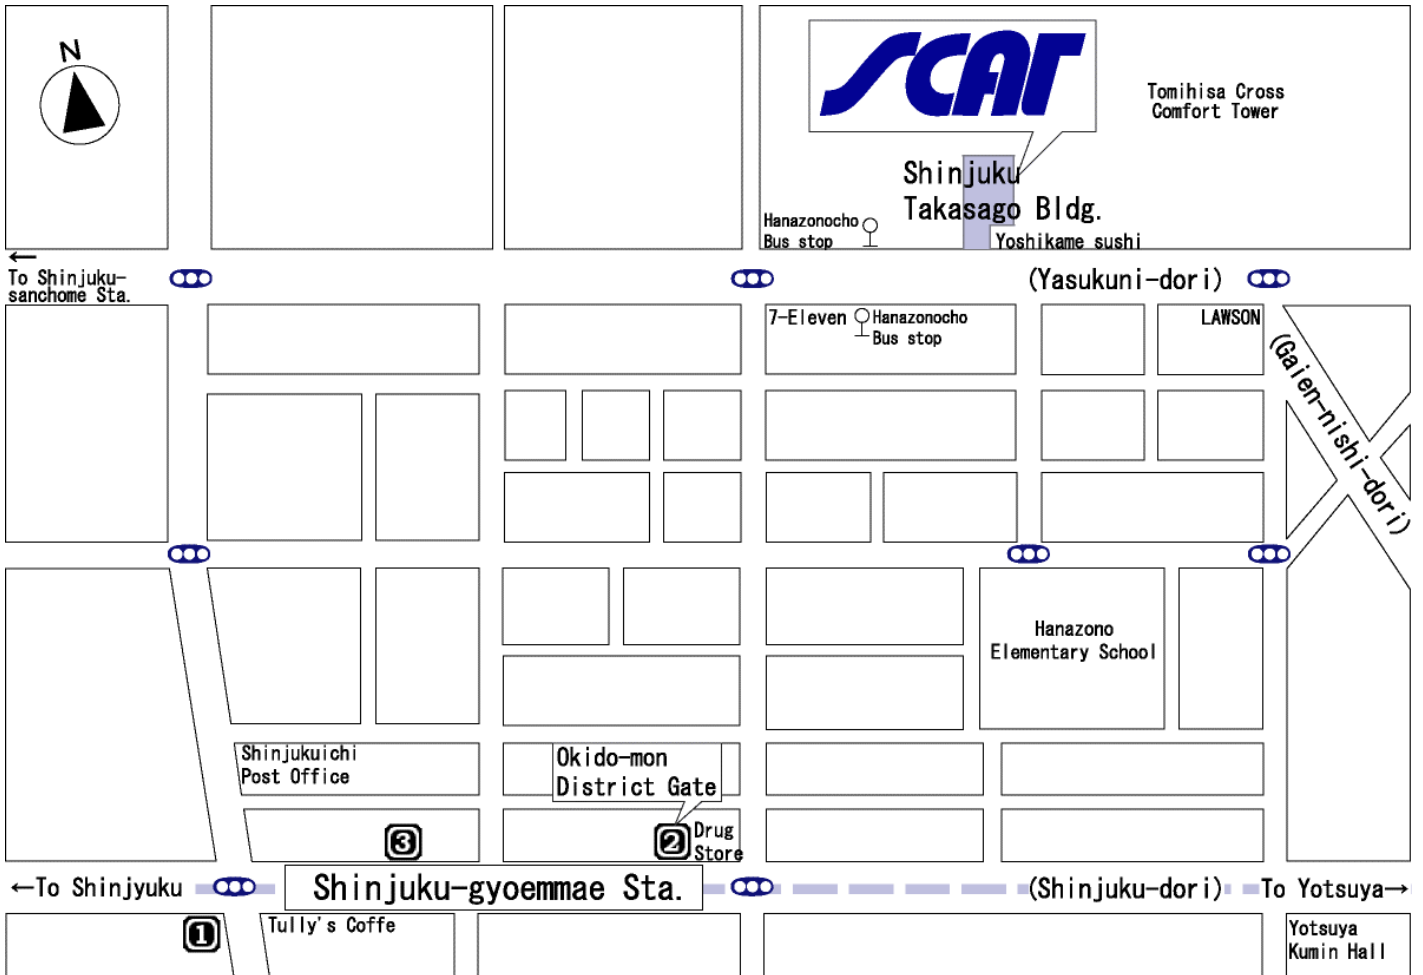

# How to visit SCAT

**Access : About 8 minutes' walk from Shinjuku-gyoemmae Station (Exit2) on the subway Marunouchi Line.**

Support Center for Advanced Telecommunications  
Technology Research, Foundation