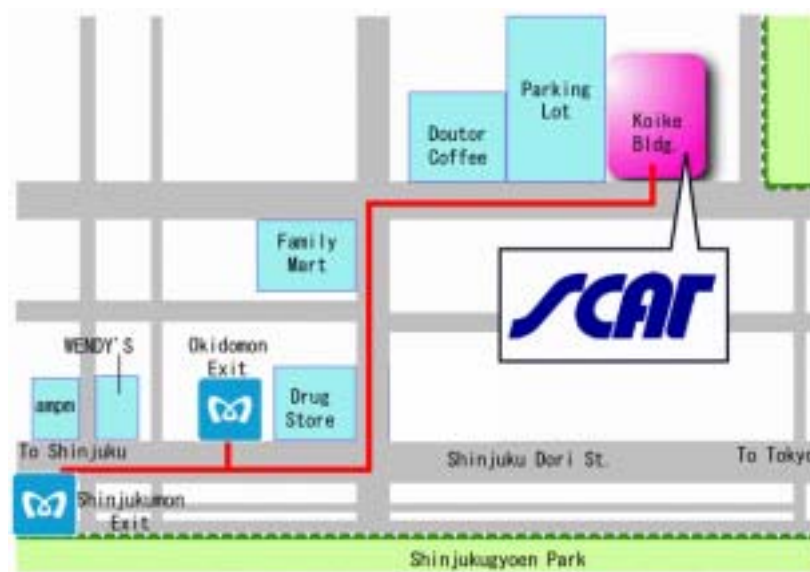

<http://www.scat.or.jp/urcf/>

Ultra-Realistic Communications Forum

[Secretariat]

Support Center for Advanced Telecommunications

Technology Research, Foundations (SCAT)

Koike Bldg., 1-20-2, Shinjuku, Shinjuku-ku, Tokyo, 160-0022, JAPAN

TEL:+81-3-3351-8166 FAX:+81-3-3351-1624

E-mail:urcf@scat.or.jp

Access: About 3 minutes' walk from Shinjuku-Gyoemmae Station(Exit: Okidomon) on the subway Marunouchi Line.