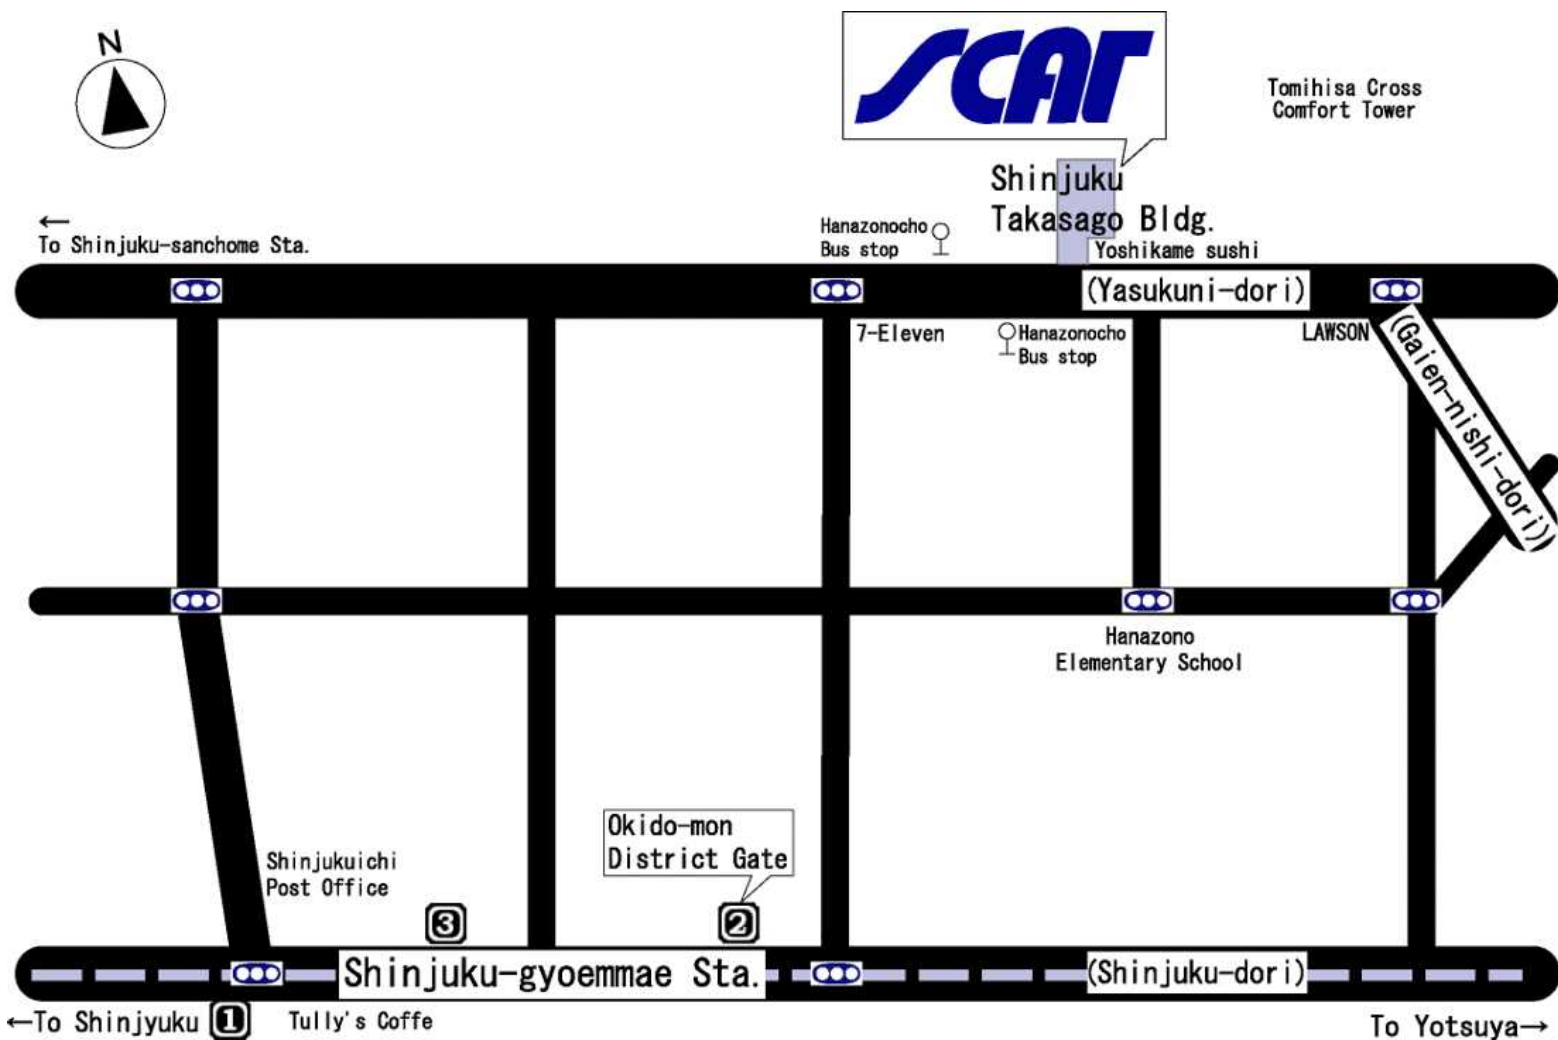

How to visit SCAT

Access : About 8 minutes' walk from Shinjuku-gyoemmae Station (Exit2) on the subway Marunouchi Line.

Support Center for Advanced Telecommunications
Technology Research, Foundation

Shinjuku Takasago Bldg. 16-5 Tomihisacho Shinjuku-ku Tokyo 162-0067, Japan