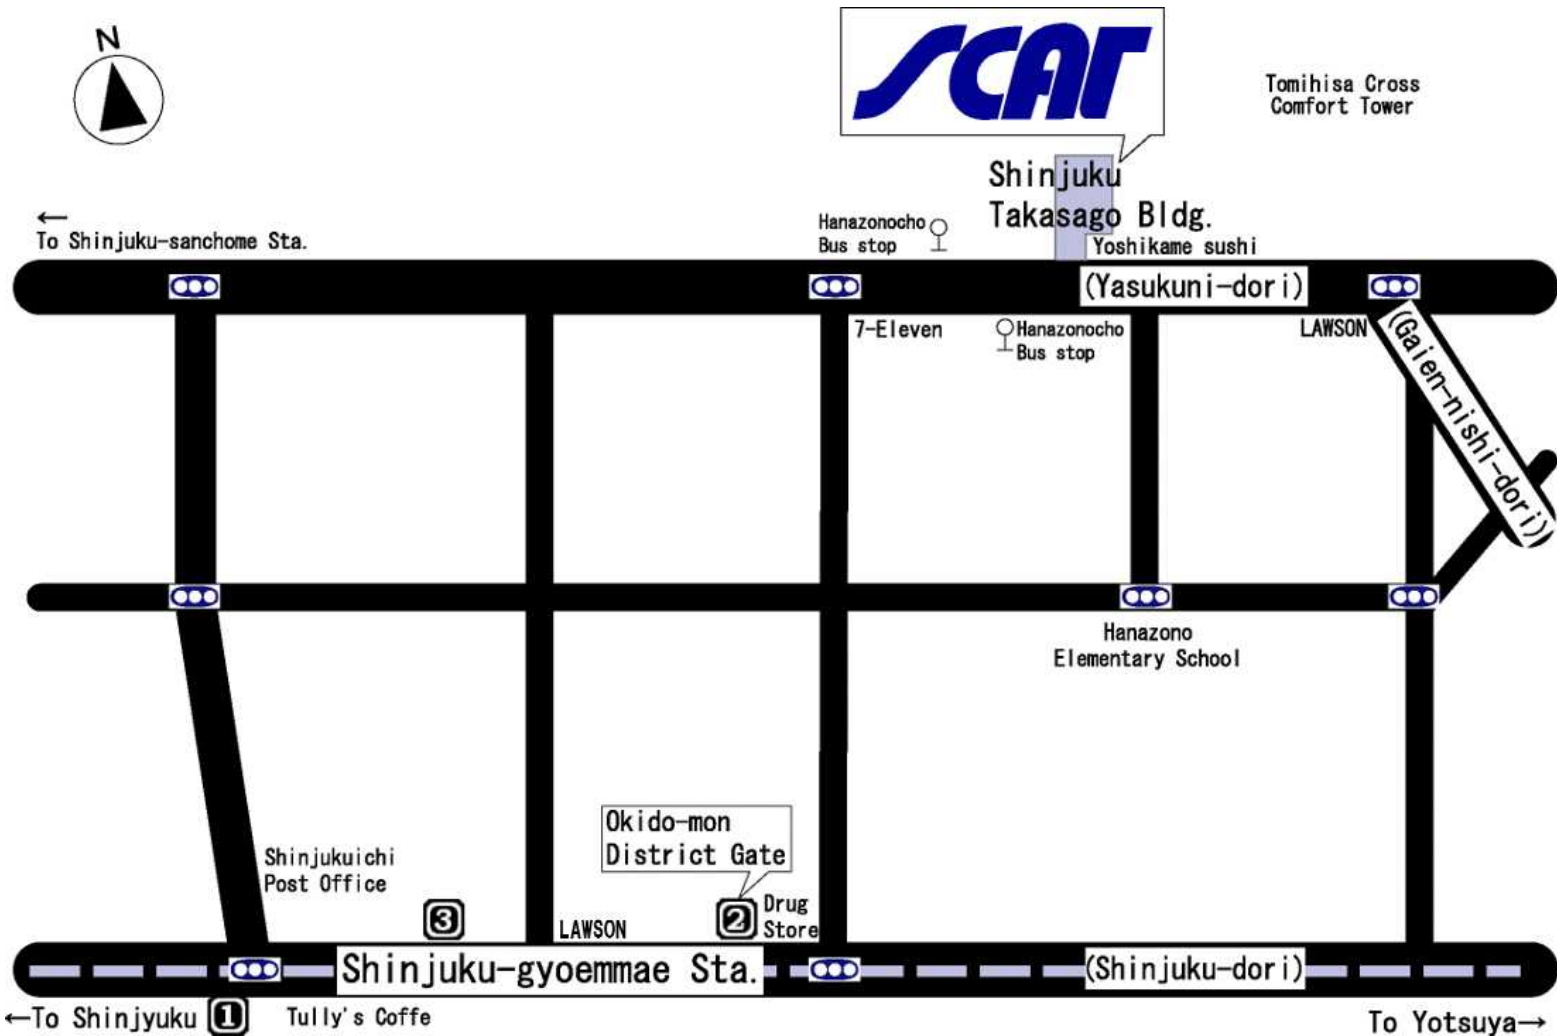

How to visit SCAT

Access : About 8 minutes' walk from Shinjuku-gyoemmae Station (Exit2) on the subway Marunouchi Line.

Support Center for Advanced Telecommunications
Technology Research, Foundation

Shinjuku Takasago Bldg. 16-5 Tomihisacho Shinjuku-ku Tokyo 162-0067, Japan