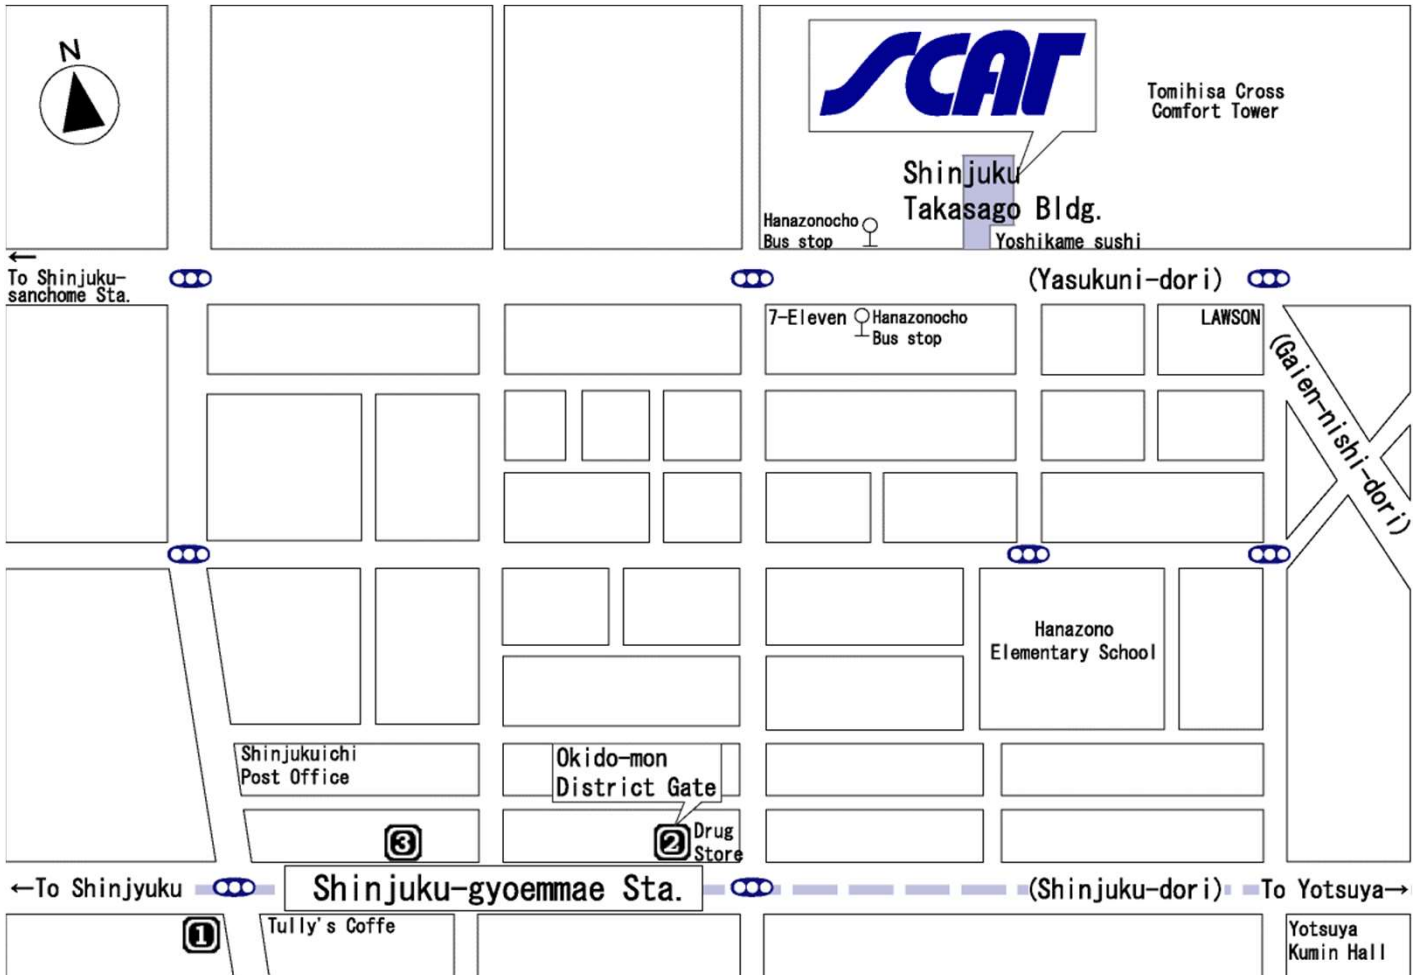

How to visit SCAT

Access : About 8 minutes' walk from Shinjuku-gyoemmae Station (Exit2) on the subway Marunouchi Line.

Support Center for Advanced Telecommunications
Technology Research, Foundation

Shinjuku Takasago Bldg. 16-5 Tomihisacho Shinjuku-ku Tokyo 162-0067, Japan